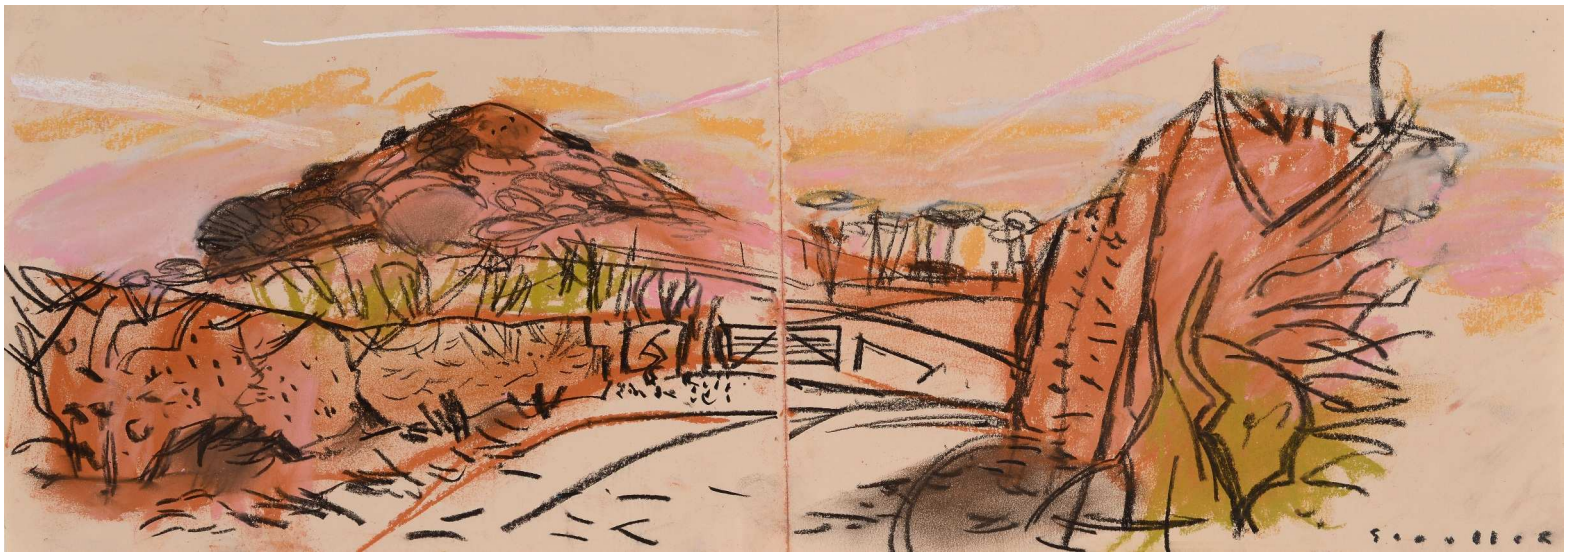

Tabletop Still Life acrylic on gessoed board 30 x 30 cm

White Table oil on panel 69 x 90 cm

Trug and Daffodils acrylic on gessoed board 28 x 36 cm

Autumn Track pastel on paper 40 x 56 cm

Sunset and Vapour Trails *pastel on paper 20 x 58 cm*