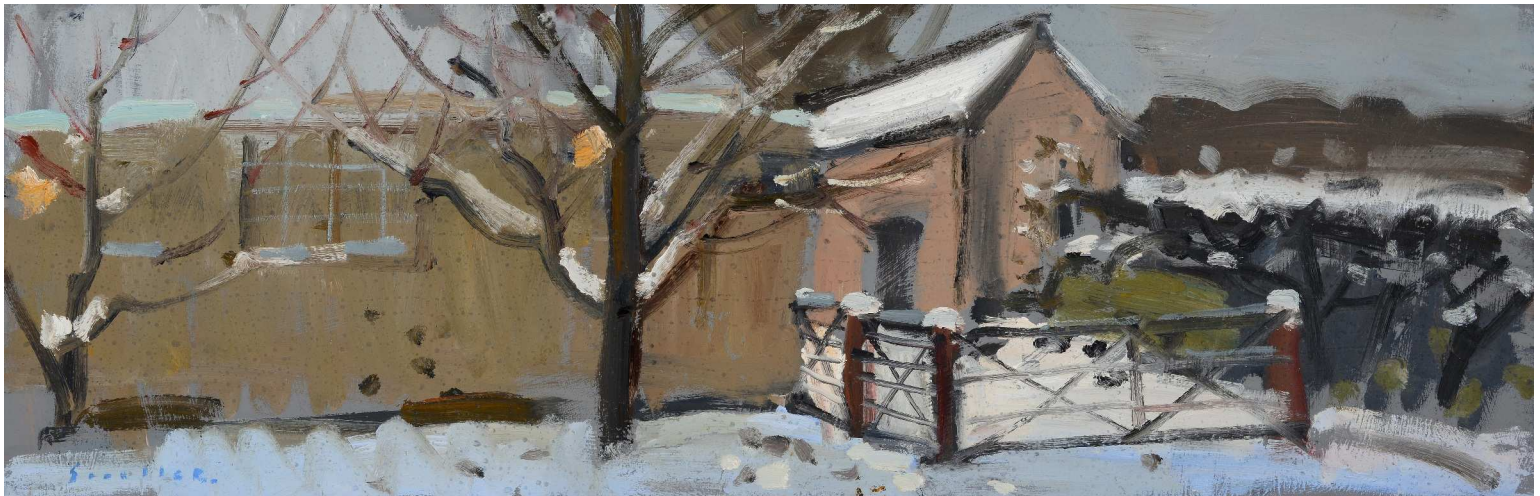

Harbour Sunset, Tide Out *acrylic on gessoed board 20 x 20 cm*

Scallop Boats *acrylic on gessoed board 19 x 28 cm*

Sunset and Winter Standings *acrylic on gessoed board 16 x 20 cm*

Blue Yacht, Hard Standing *acrylic on gessoed board 17 x 20 cm*

Above: **Thaw** oil on panel 47 x 52 cm

Opposite: **Winter Moon** oil on canvas 96 x 101 cm

Above: **Snowdrifts** oil on panel 30 x 90 cm

Opposite: **Autumn Hedgerow** oil on panel 68 x 98 cm

Summer Courtyard *acrylic on gessoed panel 30 x 30 cm*