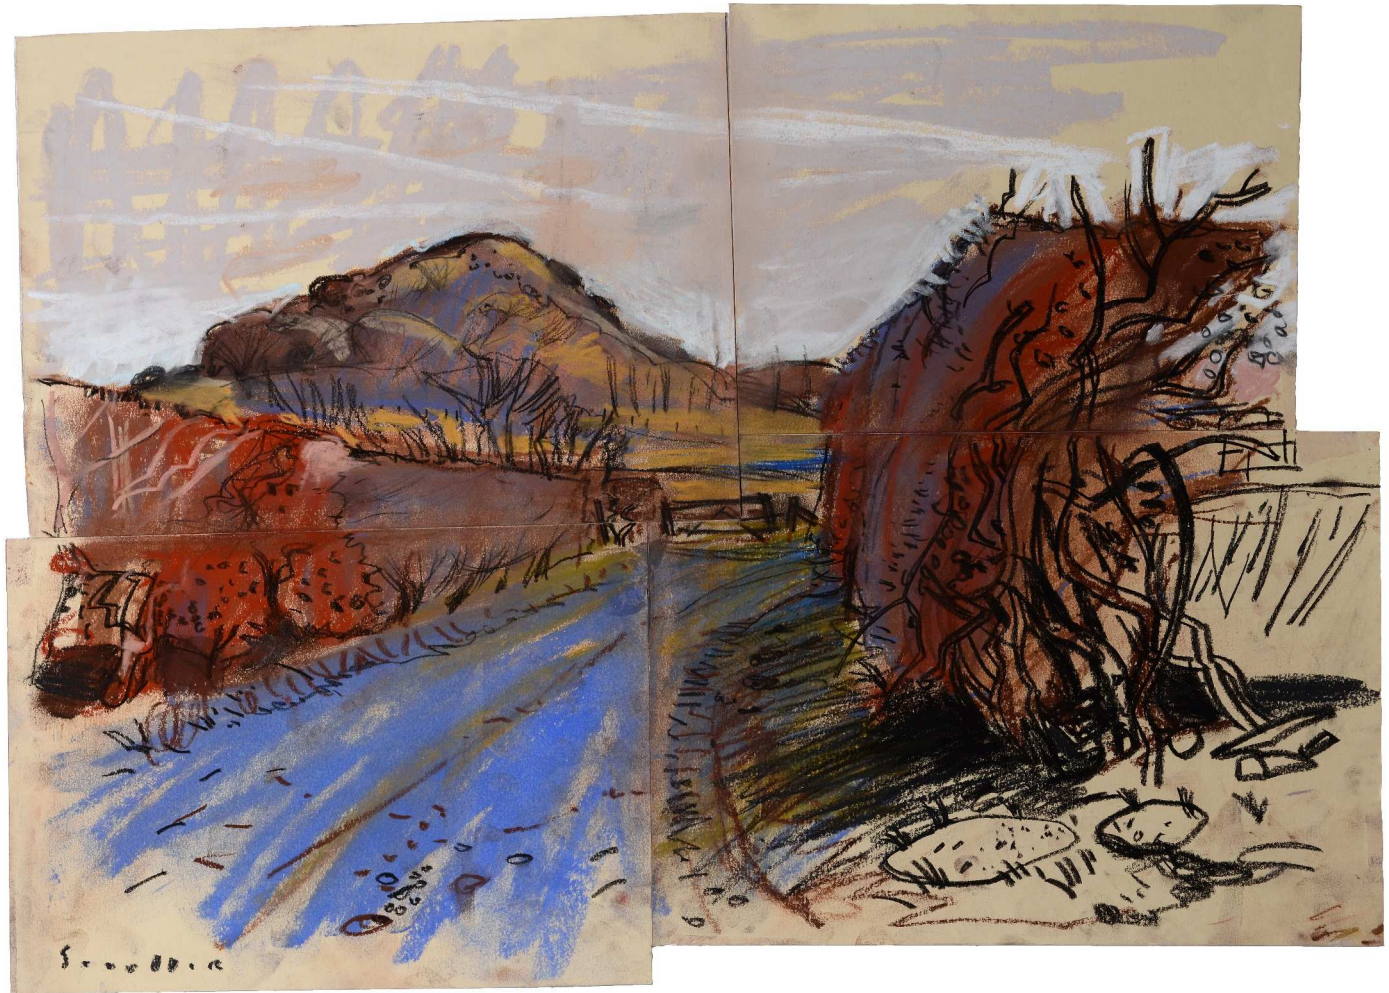

Trug and Daffodils acrylic on gessoed board 28 x 36 cm