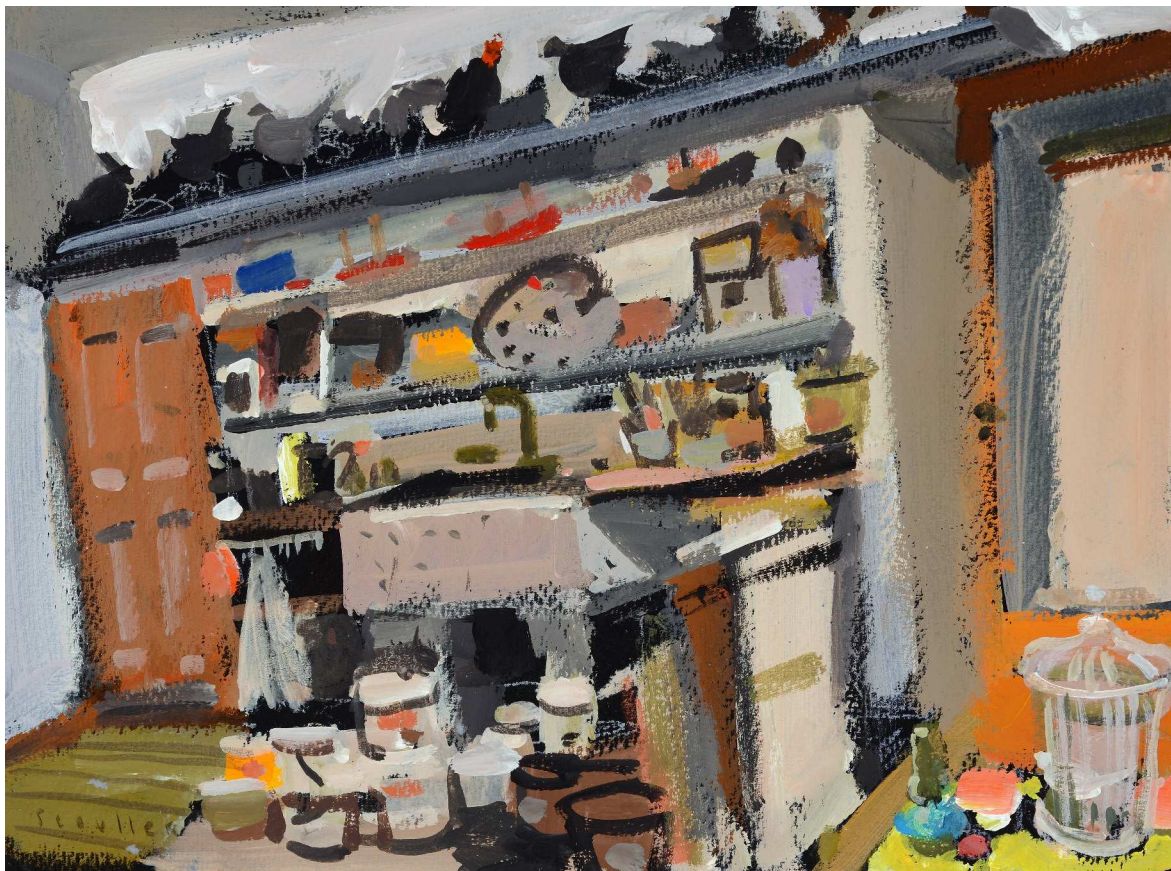

Three Birdcages acrylic on gessoed board 20 x 20 cm